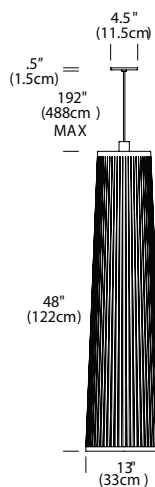

DIMENSIONS

13”d x 24”h, 13”d x 48”h, 13”d x 72”h (plus cord length)

DESCRIPTION

Solis is an innovatively simple and elegant suspension lamp that can be used as a pendant, hung from a wall, or as a freestanding portable luminaire to create a distinctive ambiance. The resulting piece is an engaging blend of light and shadow, casting shimmering rays and radiating patterns onto a space.

SPECIFICATIONS

- Voltage: 120V or 220V
- Full range dim
- UL listed components
- Light Source: E26-60W-PAR30 NSP bulb
- Cord length: 16’ (488cm) Field Cuttable
- 1 year warranty

SOLIS 24

SOLIS 48

SOLIS 72