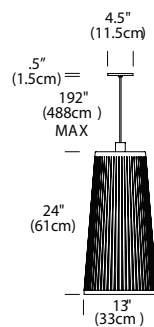

DIMENSIONS

13”d x 24”h, 13”d x 48”h, 13”d x 72”h (plus cord length)

DESCRIPTION

Solis is an innovatively simple and elegant suspension lamp that can be used as a pendant, hung from a wall, or as a freestanding portable luminaire to create a distinctive ambiance. The resulting piece is an engaging blend of light and shadow, casting shimmering rays and radiating patterns onto a space.

SPECIFICATIONS

- Voltage: 120V or 220V
- Full range dim
- UL listed components
- Light Source: E26-60W-PAR30 NSP bulb
- Cord length: 16’ (488cm) Field Cuttable
- 1 year warranty

SOLIS 24

SOLIS 48

SOLIS 72