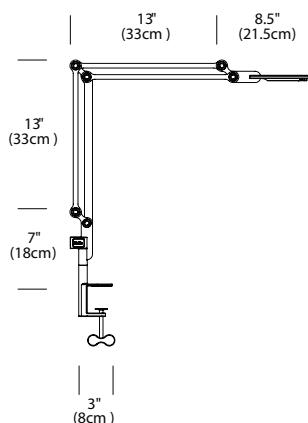

SPECIFICATIONS

Voltage: 120/220V 60 W
Power Consumption: 7W
Color Temperature: 3000K
Luminosity: 305 Lumens
Color Rendition Index: 90 CRI
50K hour lifespan
Cord length: 8' (244cm)
Global multi-plug adapter available
Rocker switch (high, low, off)
1 year warranty

LINK MEDIUM CLAMP