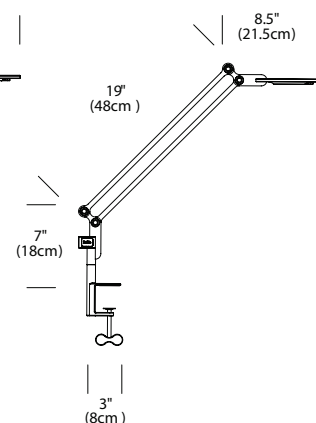

LINK SMALL CLAMP