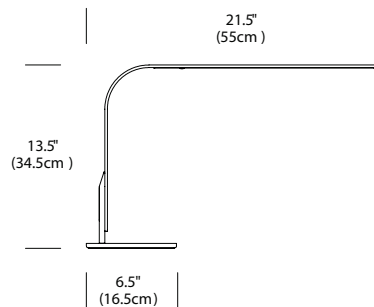

WHITE/
SILVER INSERT

WHITE/
WALNUT INSERT

ALUMINUM/
SILVER INSERT

ALUMINUM/
WALNUT INSERT

NARANJO/
WALNUT INSERT

BLACK/
BLACK INSERT

BLACK/
WALNUT INSERT

DIMENSIONS

21.5" l x 6.5" d x 13.5" h

DESCRIPTION

LIM360 is an inspiringly simple and intelligently functional task lamp. LIM360 combines seamless movement with the most advanced LED technology and an integrated USB port for charging mobile devices. Removable insert on base. Hi-low dim

SPECIFICATIONS

- Voltage: 120/220V 60Hz
- Power Consumption: 7W
- Color temperature: 3000K
- Luminosity: 295 Lumens
- Color Rendition Index: 85 CRI
- Title 20 compliant
- 50K hour lifespan
- Cord length: 10' (304cm)
- Global multi-plug adapter available
- 1 year warranty