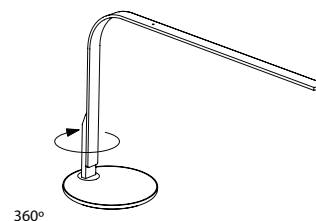

WHITE/
SILVER INSERT

WHITE/
WALNUT INSERT

ALUMINUM/
SILVER INSERT

ALUMINUM/
WALNUT INSERT

NARANJO/
WALNUT INSERT

BLACK/
BLACK INSERT

BLACK/
WALNUT INSERT

DIMENSIONS

21.5" l x 6.5" d x 13.5" h

DESCRIPTION

LIM360 is an inspiringly simple and intelligently functional task lamp. LIM360 combines seamless movement with the most advanced LED technology and an integrated USB port for charging mobile devices. Removable insert on base. Hi-low dim

SPECIFICATIONS

- Voltage: 120/220V 60Hz
- Power Consumption: 7W
- Color temperature: 3000K
- Luminosity: 295 Lumens
- Color Rendition Index: 85 CRI
- Title 20 compliant
- 50K hour lifespan
- Cord length: 10' (304cm)
- Global multi-plug adapter available
- 1 year warranty