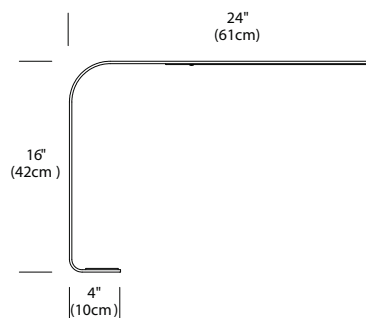

SPECIFICATIONS

- Voltage: 120/220V 60Hz
- Power Consumption: 7W
- Color temperature: 3000K
- Luminosity: 295 Lumens
- Color Rendition Index: 85 CRI
- Title 20 compliant
- 50K hour lifespan
- Cord length: 10' (304cm)
- Global multi-plug adapter available
- 1 year warranty

LIM C