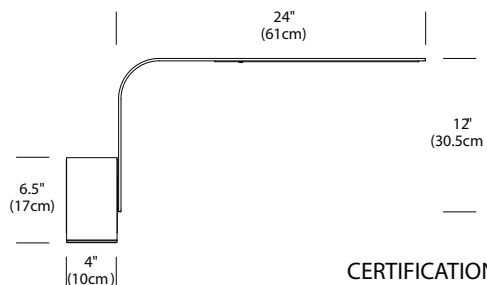

DIMENSIONS

24"l x 4" d x 16"h

DESCRIPTION

LIM is a revolutionary ultra-slim LED task light that is fun to use as functional. LIM's "L" shaped arm conceals an array of high-output LEDs and uses a magnetic attachment system for adjustment. Hi-low dim control

SPECIFICATIONS

- Voltage: 120/220V 60Hz
- Power Consumption: 7W
- Color temperature: 3000K
- Luminosity: 295 Lumens
- Color Rendition Index: 85 CRI
- Title 20 compliant
- 50K hour lifespan
- Cord length: 10' (304cm)
- Global multi-plug adapter available
- 1 year warranty

LIM L

CERTIFICATIONS