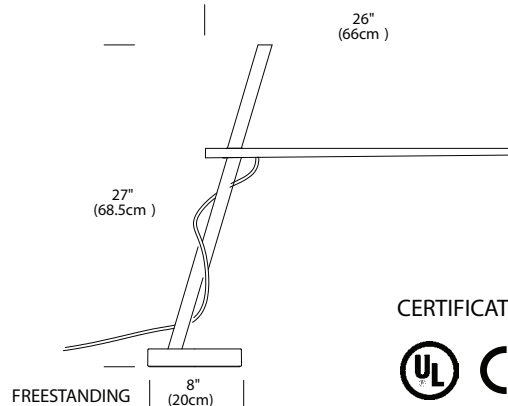

DIMENSIONS

26"l x 7" - 8" d x 26.5"-27"h

MATERIALS

White Oak or Walnut, 108x high output LED array

DESCRIPTION

Designed for simplicity and engineered for sustainability, Clamp combines the beauty of wood with the brilliance of LED technology. Clamp provides infinite adjustment while focusing warm, diffused light where needed most. Available in clamp mount, or freestanding. Hi-low dim

SPECIFICATIONS

- Voltage: 120/220V 60Hz
- Power Consumption: 9W
- Color temperature: 3000K
- Luminosity: 485 Lumens
- Color Rendition Index: 85 CRI
- Title 20 compliant
- 50K hour lifespan
- Cord length: 8' (244cm)
- Global multi-plug adapter available
- 1 year warranty