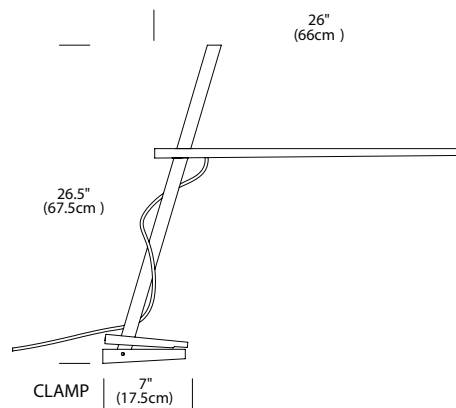

DIMENSIONS

26"l x 7" - 8" d x 26.5"-27"h

MATERIALS

White Oak or Walnut, 108x high output LED array

DESCRIPTION

Designed for simplicity and engineered for sustainability, Clamp combines the beauty of wood with the brilliance of LED technology. Clamp provides infinite adjustment while focusing warm, diffused light where needed most. Available in clamp mount, or freestanding. Hi-low dim

SPECIFICATIONS

- Voltage: 120/220V 60Hz
- Power Consumption: 9W
- Color temperature: 3000K
- Luminosity: 485 Lumens
- Color Rendition Index: 85 CRI
- Title 20 compliant
- 50K hour lifespan
- Cord length: 8' (244cm)
- Global multi-plug adapter available
- 1 year warranty