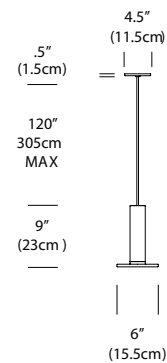

WHITE/  
WHITE/  
WHITE CORD

WHITE/  
WHITE/  
TURQUOISE CORD

WHITE/  
MOSS/  
COPPER CORD

WHITE/  
TOMATO/  
COPPER CORD

GRAY/  
GRAY/  
GRAY CORD

BLACK/  
BLACK/  
BLACK CORD

SATIN ALUMINUM/  
GRAY CORD

**DIMENSIONS**

120"l x 6" d x 6"h

**DESCRIPTION**

Cielo is an LED suspension light that provides perfectly balanced and warm illumination in a simple and expressive silhouette. Cielo can be suspended individually or in a series. Cielo is fully dimmable and glare free.

**SPECIFICATIONS**

Voltage: 120/220V 60Hz  
 Power Consumption: 8W  
 Color temperature: 3000K  
 Luminosity: 380 Lumens  
 Color Rendition Index: 85 CRI  
 Title 20 compliant  
 50K hour lifespan  
 Cord length: 10' (305cm) (Field Cuttable)  
 Global multi-plug adapter available  
 1 year warranty  
 Hard-wired (triac transformer)  
 ELV dimmer recommended