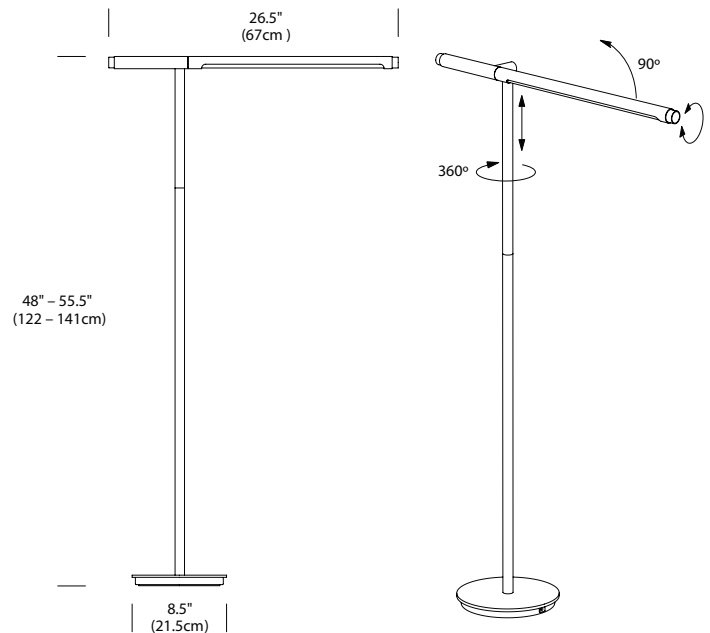

SILVER

BLACK

WHITE

BRONZE

DIMENSIONS

26.5"l x 8.5" d x 48" - 55.5"h

MATERIALS

Aluminum body, 108x high output LED array

DESCRIPTION

Brazo's precision machined aluminum construction allows for optimal task lighting control with 360° adjustability and 90° tilt. Features a luminous and energy-efficient LED light source which can be dialed to any desired beam-spread and brightness.

SPECIFICATIONS

- Voltage: 120/220V 60Hz
- Power Consumption: 9W
- Color temperature: 3000K
- Luminosity: 400 Lumens
- Color Rendition Index: 85 CRI
- Title 20 compliant
- 50K hour lifespan
- Cord length: 8' (244cm)
- Global multi-plug adapter available
- 1 year warranty