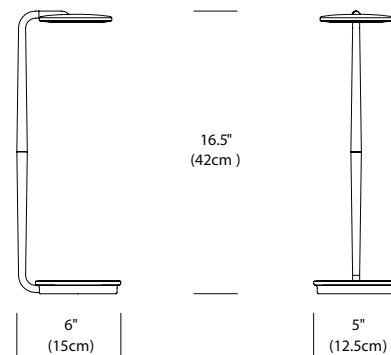

**DIMENSIONS**

6"l x 5"d x 16.5"h

**DESCRIPTION**

Pixo offers maximum utility in a minimal footprint. The compact and efficient LED task light is highly adjustable, allowing you to focus warm, glare-free light where you need it most. Features full-range dimming (100%-10%) via its easy to use optical switch. The base includes a USB port for charging mobile devices.

**SPECIFICATIONS**

Voltage: 120/220V 60Hz  
 Power Consumption: 6W MAX  
 Color temperature: 3000K  
 Luminosity: 285 Lumens  
 Color Rendition Index: 90 CRI  
 ADA compliant  
 50K hour lifespan  
 Cord length: 6' (182cm)  
 Global multi-plug adapter available  
 1 year warranty