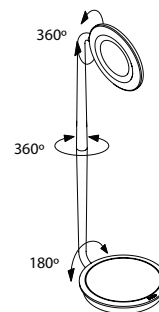

**DIMENSIONS**

6"l x 5"d x 16.5"h

**DESCRIPTION**

Pixo offers maximum utility in a minimal footprint. The compact and efficient LED task light is highly adjustable, allowing you to focus warm, glare-free light where you need it most. Features full-range dimming (100%-10%) via its easy to use optical switch. The base includes a USB port for charging mobile devices.

**SPECIFICATIONS**

Voltage: 120/220V 60Hz  
 Power Consumption: 6W MAX  
 Color temperature: 3000K  
 Luminosity: 285 Lumens  
 Color Rendition Index: 90 CRI  
 ADA compliant  
 50K hour lifespan  
 Cord length: 6' (182cm)  
 Global multi-plug adapter available  
 1 year warranty