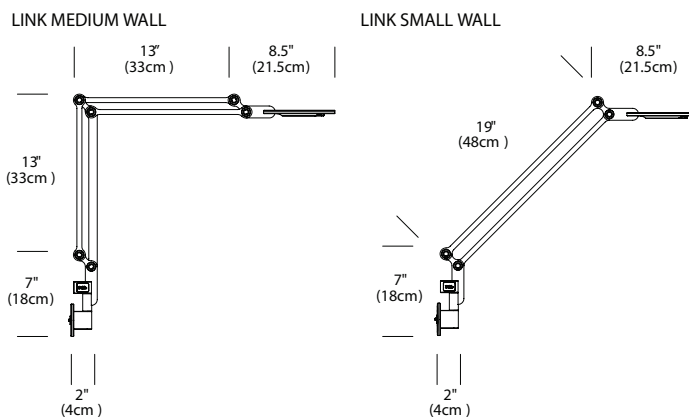

**MEDIUM WALL**

**SMALL WALL**

**DIMENSIONS**

8.5"l x 2"d x 33"h - Medium  
8.5"l x 2"d x 26"h - Small

**DESCRIPTION**

Link modernizes the classic pantograph task lamp, incorporating the most advanced LED lighting technology to date. Designed with a dual-purpose shade/handle, Link seamlessly balances lighting needs in any environment.

**SPECIFICATIONS**

Voltage: 120/220V 60 W  
Power Consumption: 7W  
Color Temperature: 3000K  
Luminosity: 305 Lumens  
Color Rendition Index: 90 CRI  
50K hour lifespan  
Cord length: 8' (244cm)  
Global multi-plug adapter available  
Rocker switch (high, low, off)  
1 year warranty