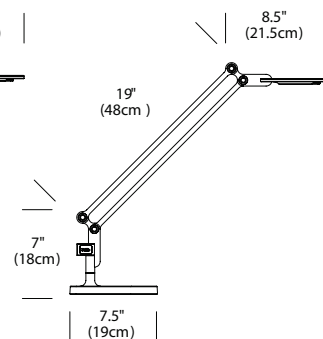

LINK SMALL TABLE