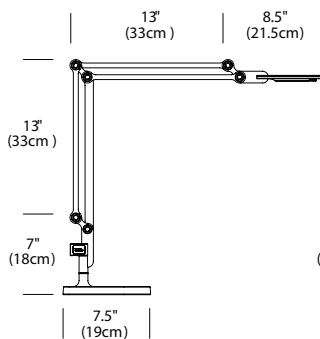

SPECIFICATIONS

Voltage: 120/220V 60 W
Power Consumption: 7W
Color Temperature: 3000K
Luminosity: 305 Lumens
Color Rendition Index: 90 CRI
50K hour lifespan
Cord length: 8' (244cm)
Global multi-plug adapter available
Rocker switch (high, low, off)
1 year warranty

LINK MEDIUM TABLE