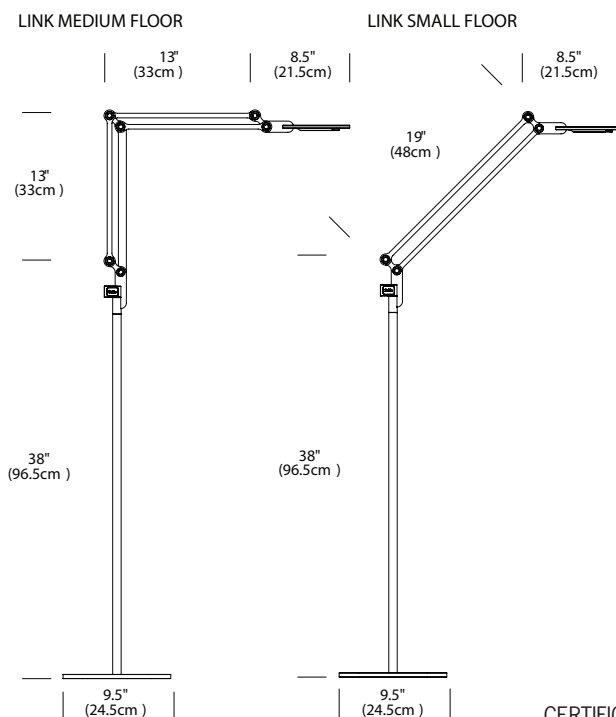

MEDIUM FLOOR

SMALL FLOOR

DIMENSIONS

8.5"l x 9.5"d x 64"h - Medium
8.5"l x 9.5"d x 57"h - Small

DESCRIPTION

Link modernizes the classic pantograph task lamp, incorporating the most advanced LED lighting technology to date. Designed with a dual-purpose shade/handle, Link seamlessly balances lighting needs in any environment.

SPECIFICATIONS

Voltage: 120/220V 60 W
Power Consumption: 7W
Color Temperature: 3000K
Luminosity: 305 Lumens
Color Rendition Index: 90 CRI
50K hour lifespan
Cord length: 8' (244cm)
Global multi-plug adapter available
Rocker switch (high, low, off)
1 year warranty